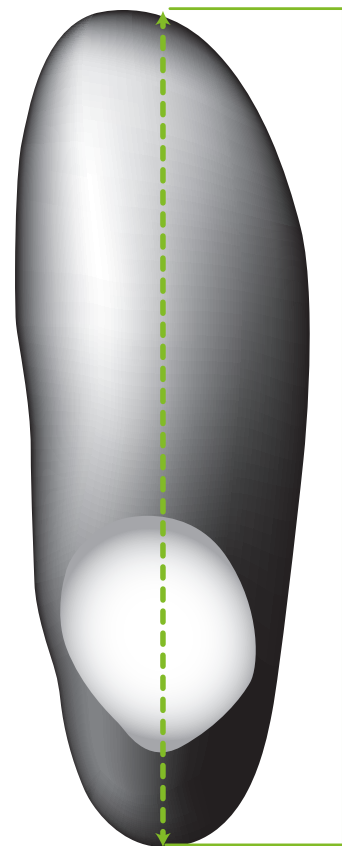

POWERSLIDE® **URBAN**

EU	37	38	39	40	41	42	43	44
-----------	-----------	-----------	-----------	-----------	-----------	-----------	-----------	-----------

US	4	5	6	7	7,5	8	9	10
-----------	---	---	---	---	-----	---	---	----

UK	3	4	5	6	6,5	7	8	9
-----------	---	---	---	---	-----	---	---	---

LENGTH
LÄNGE
mm

238	244	251	258	265	272	279	286
-----	-----	-----	-----	-----	-----	-----	-----

LENGTH/
LÄNGE